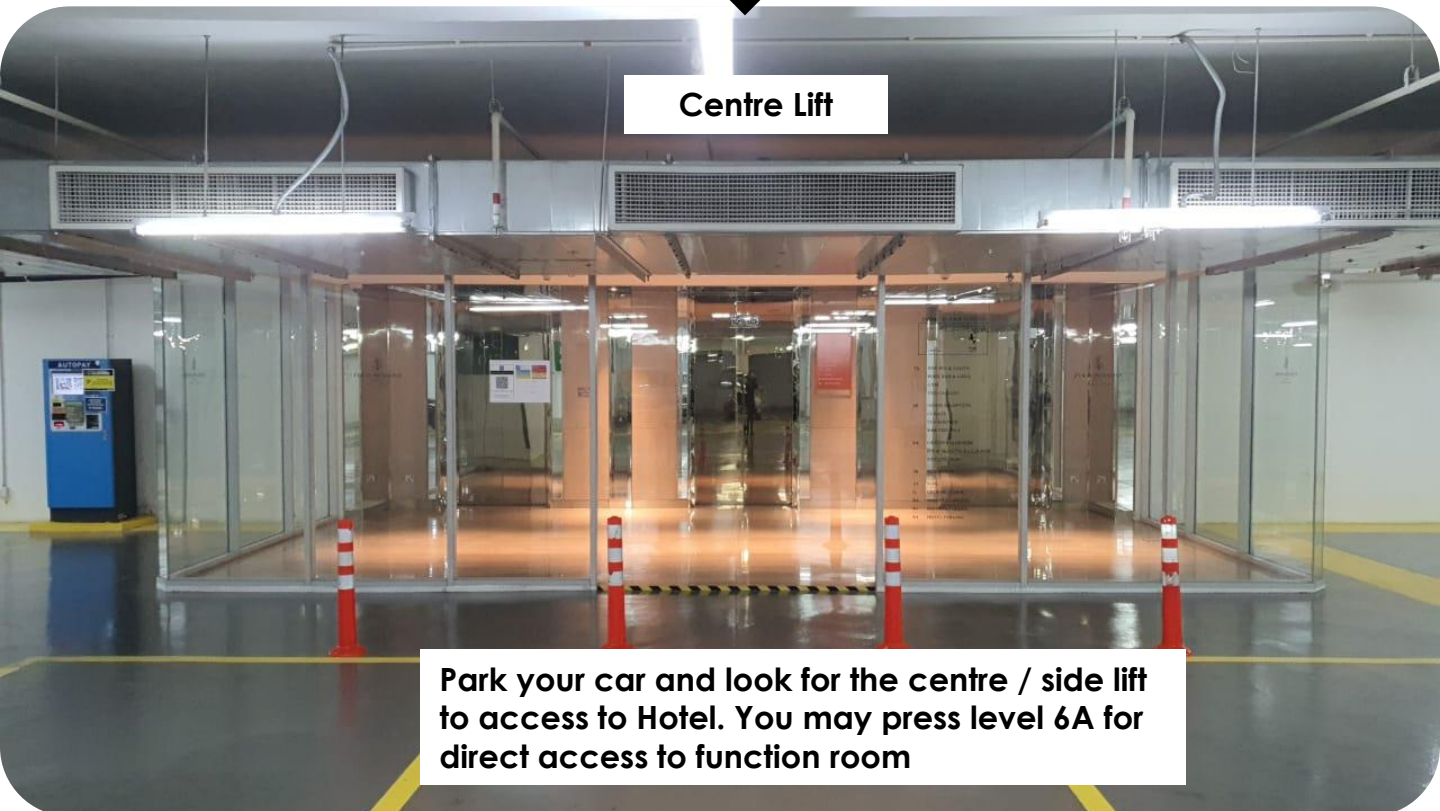

# DIRECTIONS TO HOTEL PARKING (LEVEL B2 - B4)

# DIRECTIONS TO HOTEL PARKING (LEVEL B2 - B4)

Left lane to  
Hotel Parking

Centre Lift

Park your car and look for the centre / side lift  
to access to Hotel. You may press level 6A for  
direct access to function room