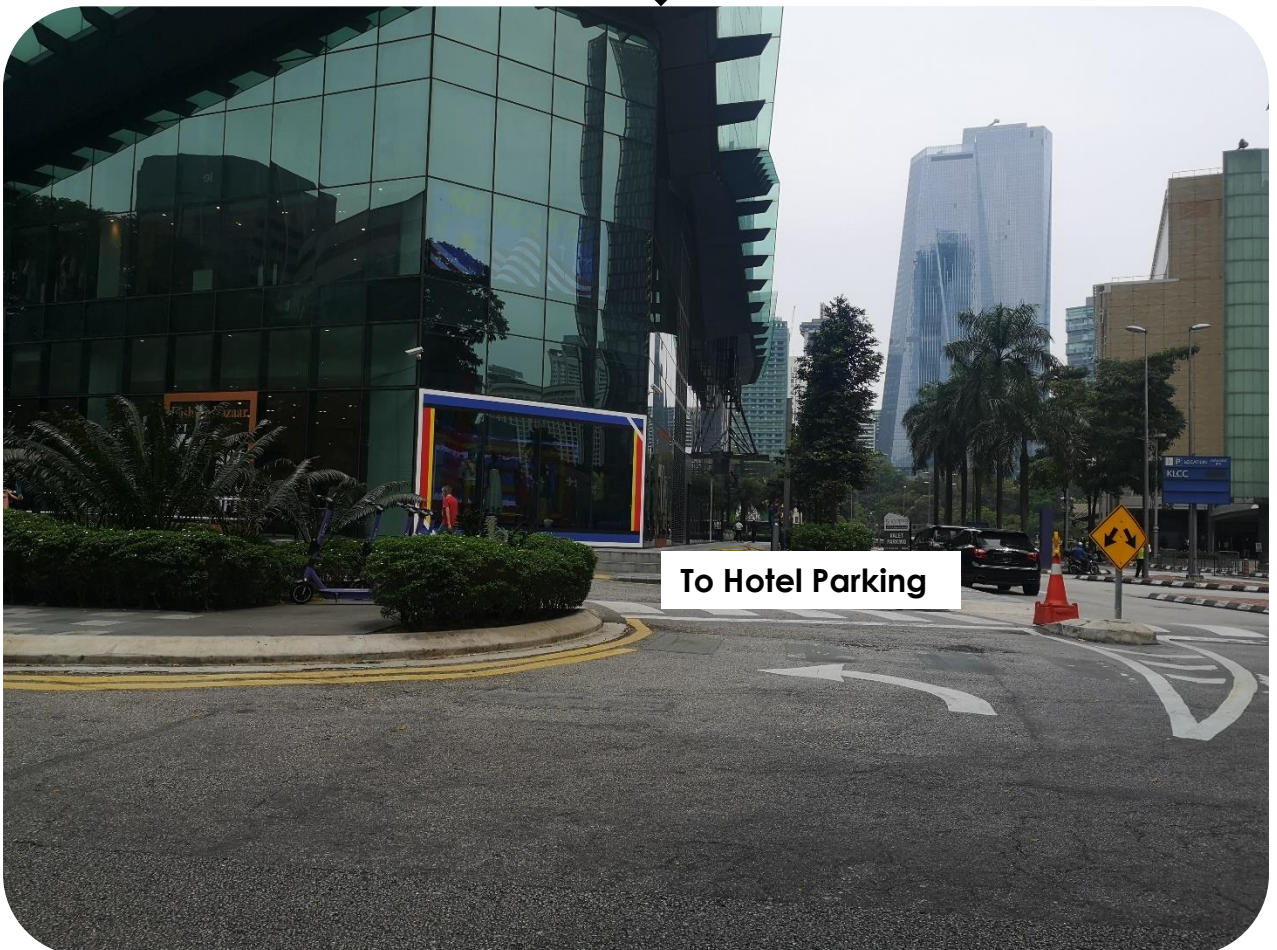

# DIRECTIONS TO HOTEL PARKING (B2 - B4)

# DIRECTIONS TO HOTEL PARKING (LEVEL B2 - B4)

Left lane to  
Hotel Parking

Centre Lift

Park your car and look for the centre / side lift  
to access to Hotel. You may press level 6A for  
direct access to function room