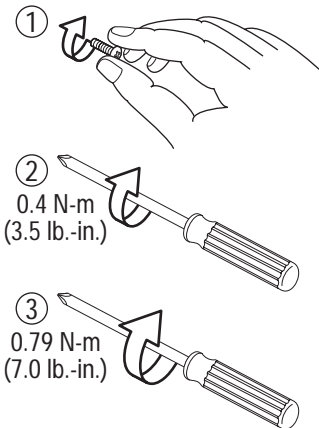

6SP4X-CVR-B
6SP4X-CVR-D

www.rockwellautomation.com

Corporate Headquarters

Rockwell Automation, 777 East Wisconsin Avenue, Suite 1400, Milwaukee, WI, 53202-5302 USA, Tel: (1) 414.212.5200, Fax: (1) 414.212.5201

Headquarters for Dodge and Reliance Electric Products

Americas: Rockwell Automation, 6040 Ponders Court, Greenville, SC 29615-4617 USA, Tel: (1) 864.297.4800, Fax: (1) 864.281.2433

Europe: Rockwell Automation, Bruhlstrasse 22, D-74834 Elzatl-Dallau, Germany, Tel: (49) 6261 9410, Fax: (49)6261 1774

Asia Pacific: Rockwell Automation, 55 Newton Road, #11-01/02 Revenue House, Singapore 307987, Tel: (65) 351 6723, Fax: (65) 355 1733