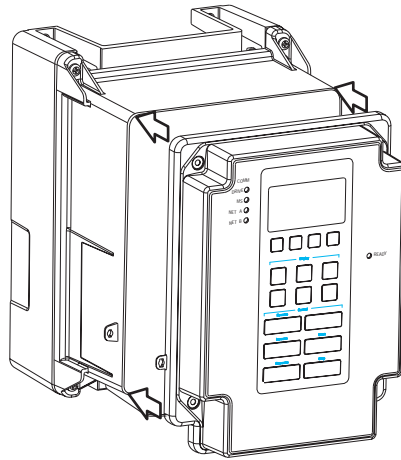

6SP4X-CVR-B
6SP4X-CVR-D

www.rockwellautomation.com

Corporate Headquarters

Rockwell Automation, 777 East Wisconsin Avenue, Suite 1400, Milwaukee, WI, 53202-5302 USA, Tel: (1) 414.212.5200, Fax: (1) 414.212.5201

Headquarters for Dodge and Reliance Electric Products

Americas: Rockwell Automation, 6040 Ponders Court, Greenville, SC 29615-4617 USA, Tel: (1) 864.297.4800, Fax: (1) 864.281.2433

Europe: Rockwell Automation, Bruhlstrasse 22, D-74834 Elzatl-Dallau, Germany, Tel: (49) 6261 9410, Fax: (49)6261 1774

Asia Pacific: Rockwell Automation, 55 Newton Road, #11-01/02 Revenue House, Singapore 307987, Tel: (65) 351 6723, Fax: (65) 355 1733